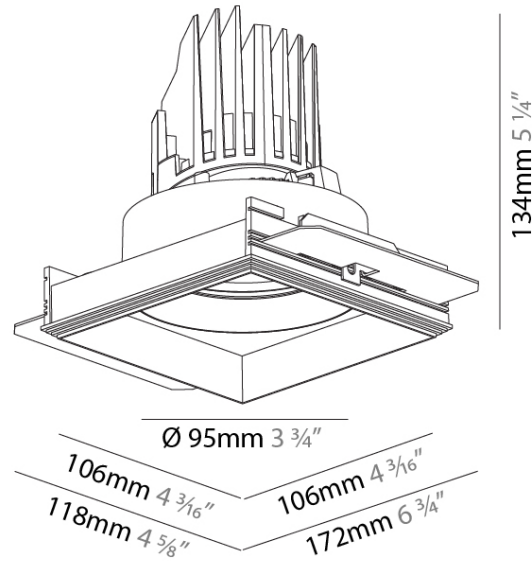

ELECTRICAL

Lamp Type: LED (Zhaga Standard)
Input Wattage (W): 13.2 (2700K) / 16.5
Total Output Wattage (W): 12 (2700K) / 15
Dimming: Tri-Mode (Non-Dimming and Phase Dimming (120Vac only) and 0-10V Dimming)
Driver Included: No
Driver Location: Recessed Housing
Driver Type: Constant Current - Universal
Driver Class: Class 2
Housing: See components
Input Voltage (V): 120 - 277
Constant Current (MA): 350

LED

Number of LEDs: 1
Color Temperature (°K): 2700 / 3000 / 3500 / 4000
Max. Delivered Lumen (lm): 850 / 950 / 1019 / 1040
Nominal Lumen (lm): 960 / 1070 / 1156 / 1180
CRI: >90 CRI
Efficiency (%): 88.5
Lamp Life (hrs): 50000
Upon Request: RGB-W Tunable White Special Color Temperature Special LED

OPTICAL

Reflector: 10
Adjustability: Rotational 355°; Tilt 30°
Upon Request: Special Beam Angles

RATINGS AND CERTIFICATIONS

Zaneen Lighting © 2024, T 1990 280-3382, F 416-247-9319, www.zaneen.com

Available for international specifications by adding "INT" at the end of the existing Model #. For assistance on 'custom' specifications, contact zteam@zaneen.com. In a constant effort to supply the best product, we reserve the right to change specifications or materials without notice. The most recent specification sheets are found at zaneen.com
IP rating: IP20