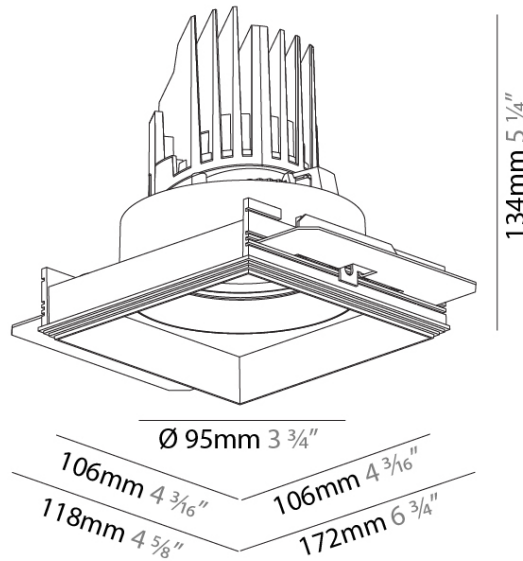

ELECTRICAL

Lamp Type: LED (Zhaga Standard)
Input Wattage (W): 16.5
Total Output Wattage (W): 14.5
Dimming: Tri-Mode (Non-Dimming and Phase Dimming (120Vac only) and 0-10V Dimming)
Driver Included: No
Driver Location: Recessed Housing
Driver Type: Constant Current - Universal
Driver Class: Class 2
Housing: See components
Input Voltage (V): 120 - 277
Constant Current (MA): 500

LED

Number of LEDs: 1
Color Temperature (°K): 2700 / 3000 / 3500 / 4000
Max. Delivered Lumen (lm): 940 / 980 / 1029 / 1050
Nominal Lumen (lm): 1386 / 1438 / 1511 / 1542
CRI: >90 CRI
Efficiency (%): 87.9 / 88.4 / 87.9
Lamp Life (hrs): 50000
Upon Request: RGB-W Tunable White Special Color Temperature Special LED

OPTICAL

Reflector: 20 / 40 / 60
Adjustability: Rotational 355°; Tilt 30°
Upon Request: Special Beam Angles

RATINGS AND CERTIFICATIONS

Zaneen Lighting Inc. © 2024, T 1-800-388-3382, F 416-247-9319, www.zaneen.com

Available for international specifications by adding "INT" at the end of the existing Model #. For assistance on 'custom' specifications, contact zteam@zaneen.com. In a constant effort to supply the best product, we reserve the right to change specifications or materials without notice. The most recent specification sheets are found at zaneen.com
IP rating: IP20