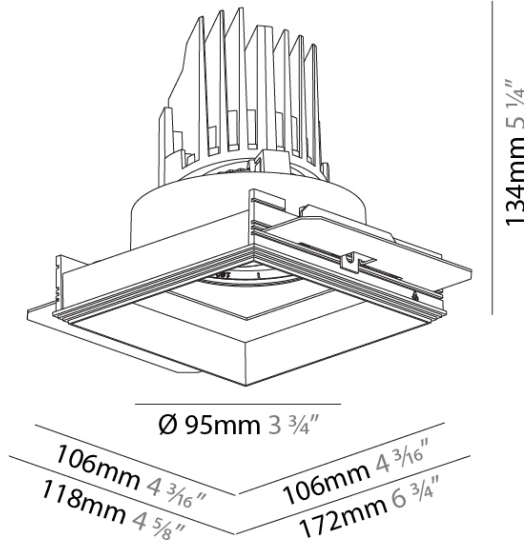

ELECTRICAL

Lamp Type: LED (Zhaga Standard)
Input Wattage (W): 13.2 / 16.5
Total Output Wattage (W): 12.1 / 14.7
[Dimming: Tri-Mode (Non-Dimming and Phase Dimming (120Vac only) and 0-10V Dimming)](#)
Driver Included: No
Driver Location: Recessed Housing
Driver Type: Constant Current - Universal
Driver Class: Class 2
Housing: See components
Input Voltage (V): 120 - 277
Constant Current (MA): 350

LED

Number of LEDs: 1
[Color Temperature (°K): 2700 / 3000 / 3500 / 4000](#)
Max. Delivered Lumen (lm): 850 / 950 / 1019 / 1040
Nominal Lumen (lm): 960 / 1070 / 1156 / 1180
CRI: >90 CRI
Efficiency (%): 88.5
Lamp Life (hrs): 50000
Upon Request: RGB-W Tunable White Special Color Temperature
Special LED

OPTICAL

Reflector°: 10
Adjustability: Rotational 355°; Tilt 30°
Upon Request: Special Beam Angles

RATINGS AND CERTIFICATIONS

© 2024 Zaneen LLC, 10000 10th St, Suite 3382, F 416-247-9319, www.zaneen.com

Available for international specifications by adding "INT" at the end of the existing Model #. For assistance on 'custom' specifications, contact zteam@zaneen.com.
Certified By: Certified for North American Standards
In a constant effort to supply the best product, we reserve the right to change specifications or materials without notice. The most recent specification sheets are found at zaneen.com
IP rating: IP20