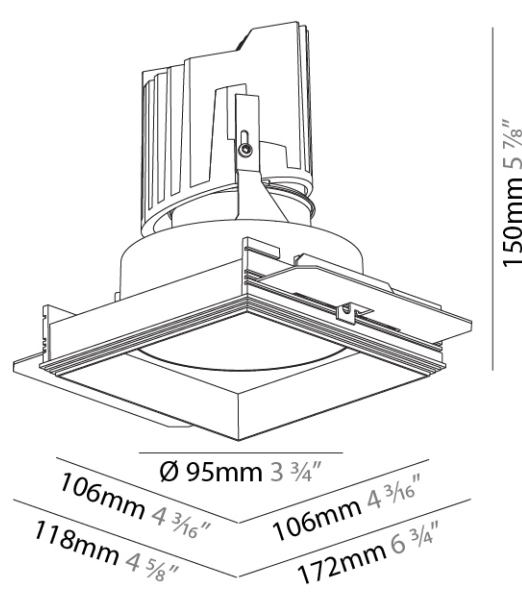

Shape: Square
Diameter (mm): 95
Diameter (in): 3 3/4
Length (mm): 106
Length (in): 4 3/16
Width (mm): 106
Width (in): 4 3/16
Depth (mm): 150
Depth (in): 5 7/8

Ceiling Thickness (mm): 10 / 12.5 / 15 / 25
Ceiling Thickness (in): 3/8 or 1/2 or 9/16 or 1

Min. Recessing Depth (mm): 170
Min. Recessing Depth (in): 6 11/16

Light Distribution: Downlight
Weight (kg): 0.705
Weight (lbs): 1.55

Fixture Finish: SSR / BKV / CWI / CRY / HAB / LAG / UFT / ITA / RUA / RUR / MIC / FTG / MYG / TWT / LOD / PUS / FRO / FUP / KIA / POP / BLS / SPG / MEY / GOH / GUM / CHC / COM / ABZ / JAG / OBR / MOS / ROR

Fixture Material: Aluminum Die Cast
Cut-out Measurements: 120mm / 4 3/4" x 120mm / 4 3/4"
Upon Request: Unique Ceiling Thickness

ELECTRICAL

Lamp Type: LED (Zhaga Standard)
Input Wattage (W): 15.5
Total Output Wattage (W): 14.5

Dimming: Tri-Mode (Non-Dimming and Phase Dimming (120Vac only) and 0-10V Dimming)

Driver Included: No
Driver Location: Recessed Housing
Driver Type: Constant Current - Universal
Driver Class: Class 2

Housing: See components
Input Voltage (V): 120 - 277

Constant Current (MA): 500

LED

Number of LEDs: 1
Color Temperature (°K): 2700 / 3000 / 3500 / 4000

Max. Delivered Lumen (lm): 940 / 980 / 1029 / 1050
Nominal Lumen (lm): 1386 / 1438 / 1511 / 1542

CRI: >90 CRI
Efficiency (%): 87.9 / 88.4 / 87.9

Lamp Life (hrs): 50000
Upon Request: RGB-W Tunable White Special Color Temperature Special LED

OPTICAL

Reflector*: 20 / 40 / 60
Upon Request: Special Beam Angles

© 2024 Zaneen Lighting, Inc. 188-3382, F 416-247-9319, www.zaneen.com

Available for international specifications by adding 'INT' at the end of the existing Model #. For assistance on 'custom' specifications, contact zteam@zaneen.com. In a constant effort to supply the best product, we reserve the right to change specifications or materials without notice. The most recent specification sheets are found at zaneen.com

IP rating: IP20