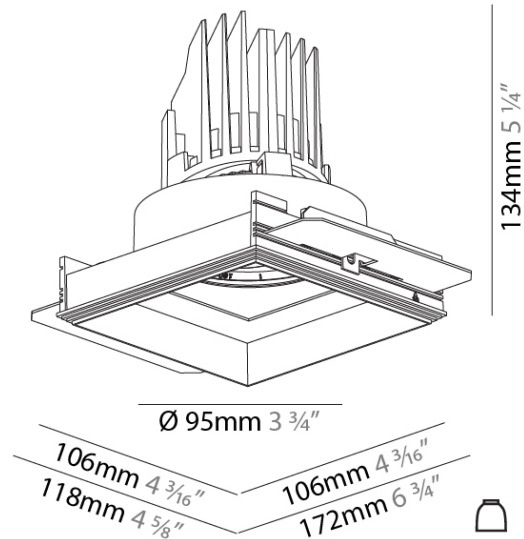

ELECTRICAL
Lamp Type: LED (Zhaga Standard)
Input Wattage (W): 15.5
Total Output Wattage (W): 14.5
Dimming: Tri-Mode (Non-Dimming and Phase Dimming (120Vac only) and 0-10V Dimming)
Driver Included: No
Driver Location: Recessed Housing
Driver Type: Constant Current - Universal
Driver Class: Class 2
Housing: See components
Input Voltage (V): 120 - 277
Constant Current (MA): 500

LED
Number of LEDs: 1
[Color Temperature (°K): 2700 / 3000 / 3500 / 4000](#)
Max. Delivered Lumen (lm): 940 / 980 / 1029 / 1050
Nominal Lumen (lm): 1386 / 1438 / 1511 / 1542
CRI: >90 CRI
Efficiency (%): 87.9 / 88.4 / 87.9
Lamp Life (hrs): 50000
Upon Request: RGB-W Tunable White Special Color Temperature
Special LED

OPTICAL
[Reflector°: 20 / 40 / 60](#)
Adjustability: Rotational 355°; Tilt 30°
Upon Request: Special Beam Angles

RATINGS AND CERTIFICATIONS
Zaneen Inc. © 2024, T 909-880-3382, F 416-247-9319, www.zaneen.com

Available for international specifications by adding "INT" at the end of the existing Model #. For assistance on 'custom' specifications, contact zteam@zaneen.com.
Certified By: Certified for North American Standards
In a constant effort to supply the best product, we reserve the right to change specifications or materials without notice. The most recent specification sheets are found at zaneen.com
IP rating: IP20