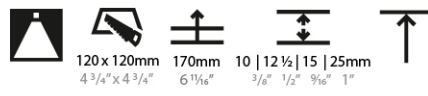

CRI: >90 CRI
 Efficiency (%): 87.9 / 88.4 / 87.9

Lamp Life (hrs): 50000
 Upon Request: RGB-W Tunable White Special Color Temperature Special LED

OPTICAL

Reflector*: 20 / 40 / 60
 Upon Request: Special Beam Angles